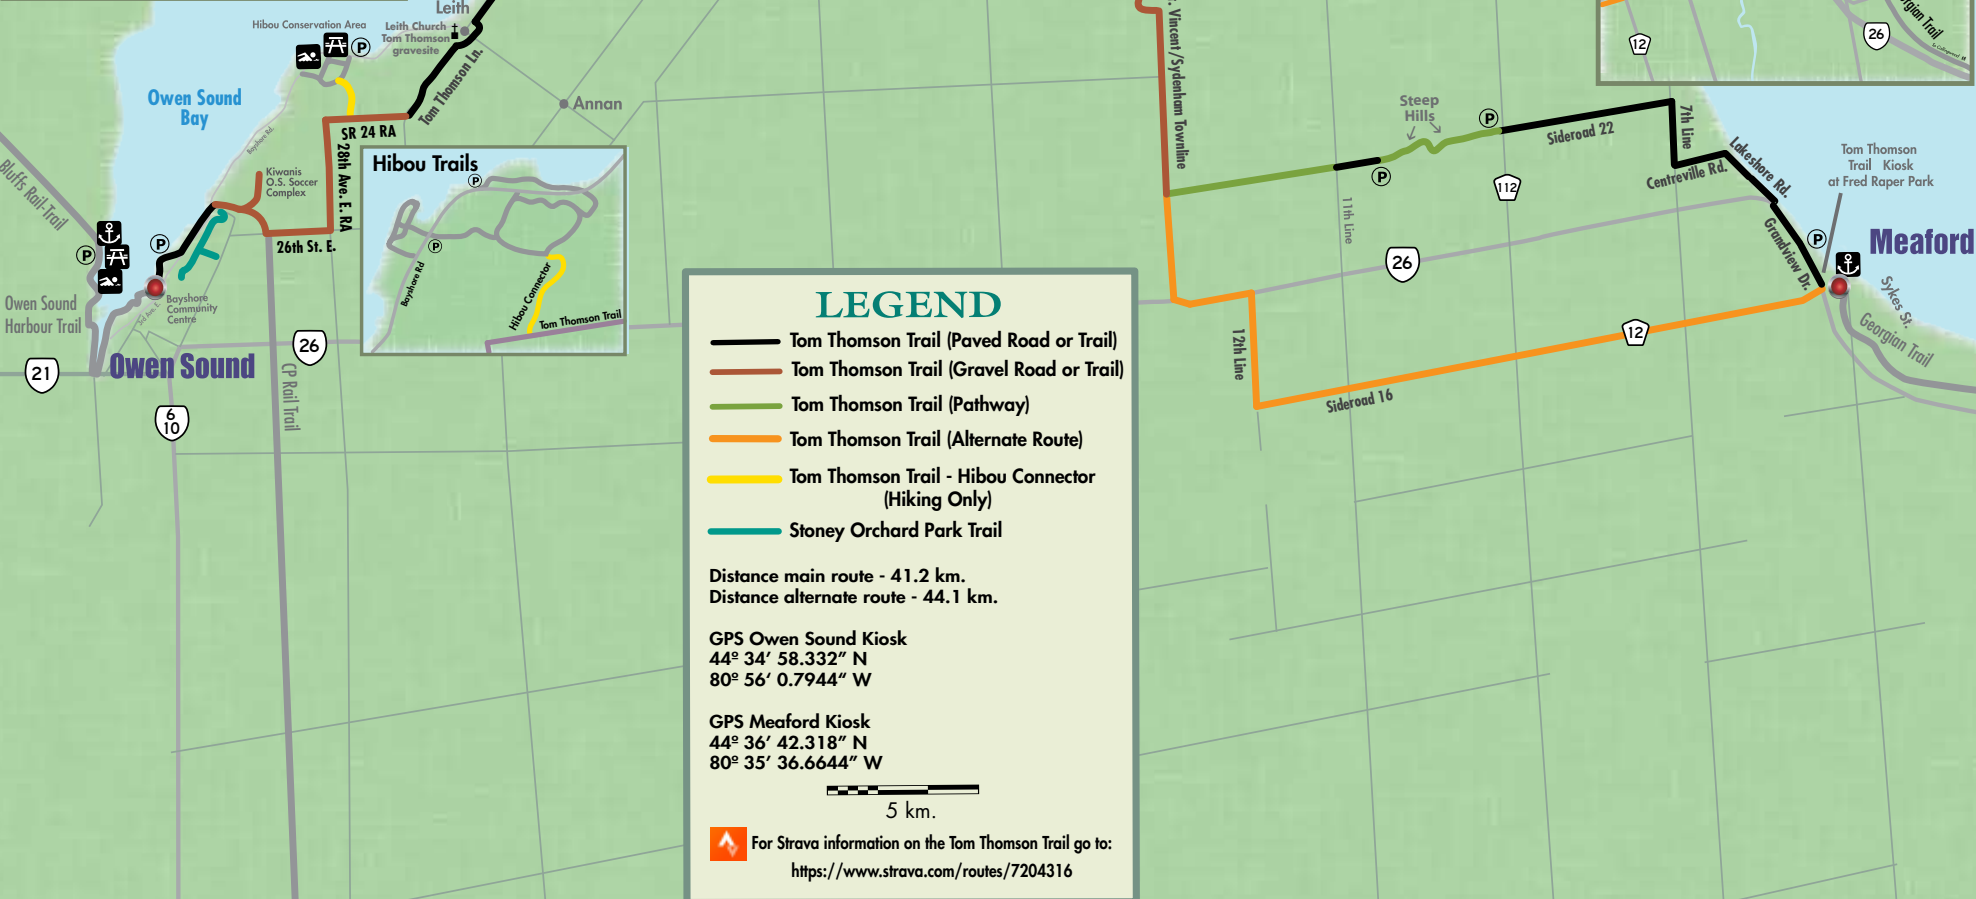

Tom Thomson Trail

LEGEND

- Tom Thomson Trail (Paved Road or Trail)
- Tom Thomson Trail (Gravel Road or Trail)
- Tom Thomson Trail (Pathway)
- Tom Thomson Trail (Alternate Route)
- Tom Thomson Trail - Hibou Connector (Hiking Only)
- Stoney Orchard Park Trail

Distance main route - 41.2 km.
Distance alternate route - 44.1 km.

GPS Owen Sound Kiosk
44° 34' 58.332" N
80° 56' 0.7944" W

GPS Meaford Kiosk
44° 36' 42.318" N
80° 35' 36.6644" W

For Strava information on the Tom Thomson Trail go to:
<https://www.strava.com/routes/7204316>