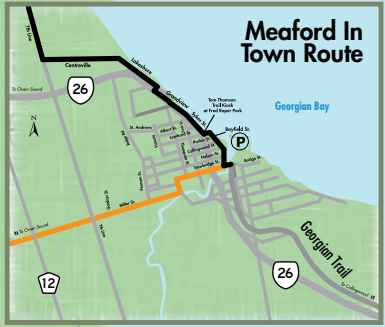

Tom Thomson Trail

LEGEND

- Tom Thomson Trail (Paved Road or Trail)
- Tom Thomson Trail (Gravel Road or Trail)
- Tom Thomson Trail (Pathway)
- Tom Thomson Trail (Alternate Route)
- Tom Thomson Trail - Hibou Connector (Hiking Only)
- Stoney Orchard Park Trail

Distance main route - 41.2 km.
Distance alternate route - 44.1 km.

GPS Owen Sound Kiosk
44° 34' 58.332" N
80° 56' 0.7944" W

GPS Meaford Kiosk
44° 36' 42.318" N
80° 35' 36.6644" W

For Strava information on the Tom Thomson Trail go to:
<https://www.strava.com/routes/7204316>